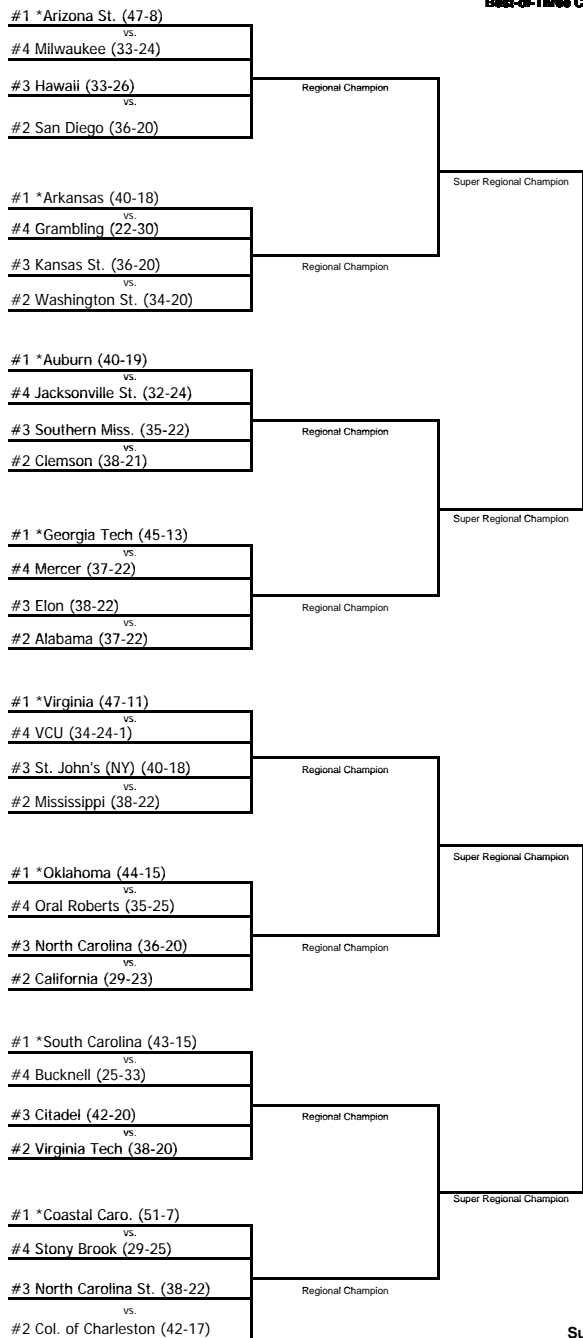

# 2010 National Collegiate Division I Baseball Championship

**Regionals**  
June 4-7  
\*Campus or Neutral Sites  
Double Elimination  
First-Round Pairings

**Super Regionals**  
June 11-13 or June 12-14  
\*Campus or Neutral Sites  
Best-of-Three Games

**Men's College World Series (MCWS)**  
June 19-28/30  
Omaha, Nebraska  
Double Elimination  
First-Round Pairings  
Best-of-Three CWS Finals

**Men's College World Series (MCWS)**  
June 19-28/30  
Omaha, Nebraska  
Double Elimination  
First-Round Pairings  
Best-of-Three CWS Finals

**Super Regionals**  
June 11-13 or June 12-14  
\*Campus or Neutral Sites  
Best-of-Three Games

**Regionals**  
June 4-7  
\*Campus or Neutral Sites  
Double Elimination  
First-Round Pairings

## National Top Eight Seeds

1. Arizona St. (47-8)
2. Texas (46-11)
3. Florida (42-15)
4. Coastal Caro. (51-7)
5. Virginia (47-11)
6. UCLA (43-13)
7. Louisville (48-12)
8. Georgia Tech (45-13)